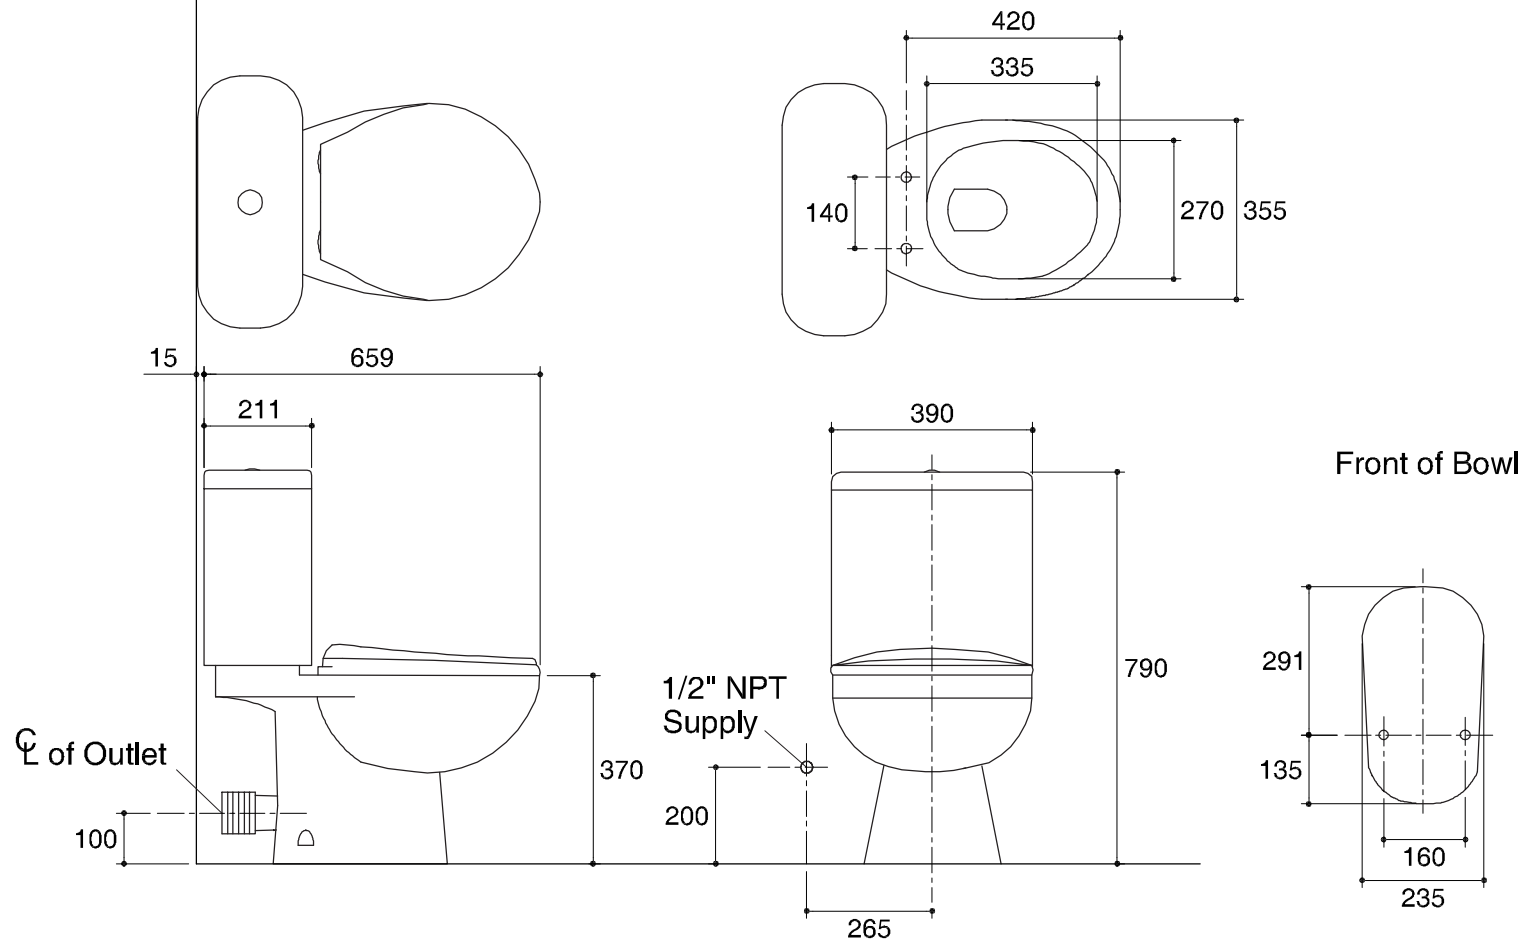

Dimensions are approximate.

Unit: mm.

| | |
|-------------|---------------|
| SKU | K-45665X-S-WK |
| Name | ARGO PLUS GC |
| Description | 2PC TOILET |

KARAT

* The recommended dimension for installation can be adjusted according to user preferences and layout.